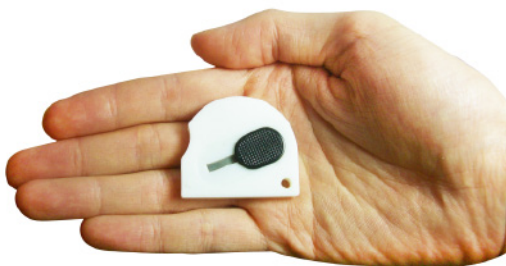

SPRING LOADED TOUCH KNIFE A24

Code: A24

The touch knife is pocket-size, multi-purpose knife that features a stainless steel blade, large blade slide and hanging hole to easily slide onto your keychain. The touch knife features a spring loaded blade side lock for safety and ease of use. The touch knife is small enough to fit in your pocket, purse, desk or glove compartment but strong enough to cut through thick cardboard. Can be used for a number of purposes: arts, graphics, crafts, hobby office and warehouse.

A24 Spring Loaded Touch Knife

- lightweight and compact so you can store it anywhere
- Knife is crafted from strong plastic materials to prevent damage
- Ergonomic handle design to fits in the palm of your hand
- Easily fits in pocket, purse, desk or glove compartment