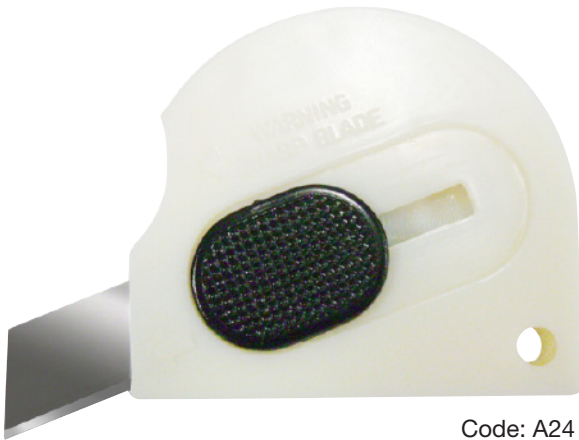

SPRING LOADED TOUCH KNIFE A24

Code: A24

The touch knife is pocket-size, multi-purpose knife that features a stainless steel blade, large blade slide and hanging hole to easily slide onto your keychain. The touch knife features a spring loaded blade side lock for safety and ease of use. The touch knife is small enough to fit in your pocket, purse, desk or glove compartment but strong enough to cut through thick cardboard. Can be used for a number of purposes: arts, graphics, crafts, hobby office and warehouse.

A24 Spring Loaded Touch Knife

- lightweight and compact so you can store it anywhere
- Knife is crafted from strong plastic materials to prevent damage
- Ergonomic handle design to fits in the palm of your hand
- Easily fits in pocket, purse, desk or glove compartment